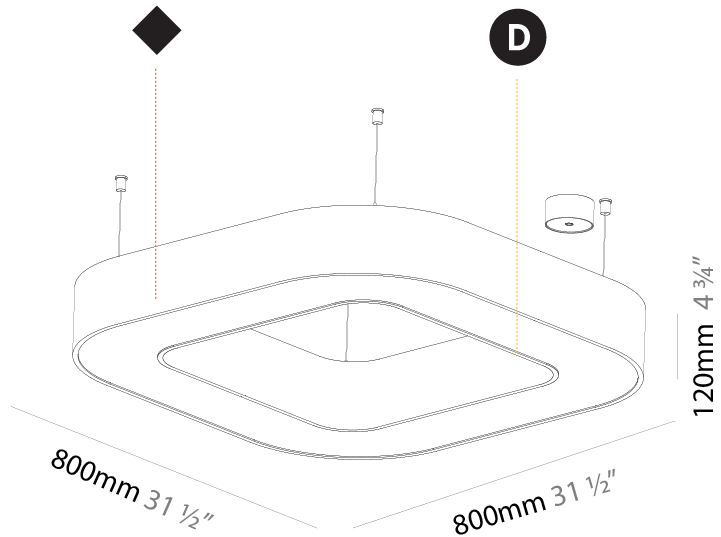

GENERAL

Series: Quantum
Brand: Prolicht
Division: Architectural
Mounting Type: Suspension
Mounting Location: Ceiling
Subcategory: Ambient

PHYSICAL

Shape: Square
Length (mm): 800
Length (in): 31 1/2
Width (mm): 800
Width (in): 31 1/2
Height (mm): 120
Height (in): 4 3/4
Max. Overall Height (mm): 2120
Max. Overall Height (in): 83 7/16
Light Distribution: Direct / Indirect
Weight (kg): 9.71
Weight (lbs): 21.44
Diffuser: [PMMA - Opal or Micro-Prism](#)
Fixture Finish: [SSR / BKV / CWI / CRY / HAB / UFT / ITA / RUA / FTG / MYG / LOD / PUS / FRO / FUP / KIA / POP / BLS / SPG / MEY / GOH / GUM / CHC / COM / ABZ / JAG / OBR / MOS / ROR](#)
Fixture Material: Aluminum

ELECTRICAL

Lamp Type: LED (Zhaga Standard)
Input Wattage (W): 40 / 20
Total Output Wattage (W): 48 / 38.4 (3500K)
Dimming: [Non-Dimming / Phase Dimming (120Vac only) / 0-10V Dimming](#)
Driver Included: Yes
Driver Location: Integrated
Driver Type: Constant Current - 120 / 277Vac
Driver Class: Class 2
Input Voltage (V): 120 - 277
Constant Current (MA): 350 / 800/400 (3500K)

LED

[Color Temperature (°K): 3000 / 3500 / 4000](#)
Max. Delivered Lumen (lm): 3690 / 3822 / 3900 Direct / 2560 / 2646 / 2700 Indirect
CRI: >80 CRI
Efficiency (%): 69.8
Lamp Life (hrs): 50000

OPTICAL

RATINGS AND CERTIFICATIONS

Certified By: Certified for North American Standards
IP rating: IP20