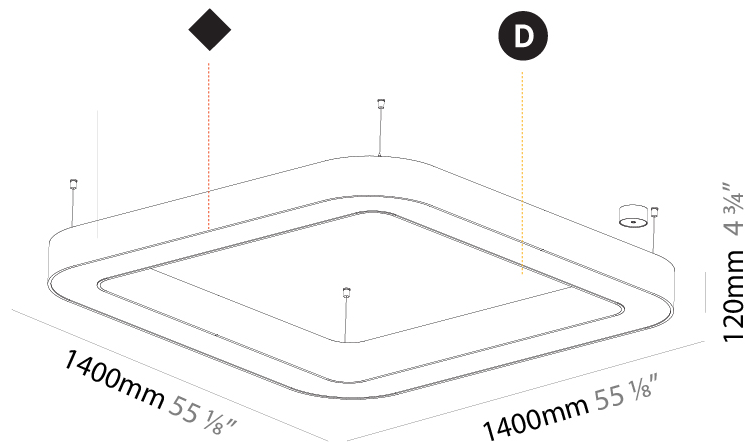

GENERAL

Series: Quantum
Brand: Prolicht
Division: Architectural
Mounting Type: Suspension
Mounting Location: Ceiling
Subcategory: Ambient

PHYSICAL

Shape: Square
Length (mm): 1400
Length (in): 55 1/8
Width (mm): 1400
Width (in): 55 1/8
Height (mm): 120
Height (in): 4 3/4
Max. Overall Height (mm): 2120
Max. Overall Height (in): 83 7/16
Light Distribution: Direct
Weight (kg): 17.644
Weight (lbs): 38.82
Diffuser: [PMMA - Opal or Micro-Prism](#)
Fixture Finish: [SSR / BKV / CWI / CRY / HAB / UFT / ITA / RUA / FTG / MYG / LOD / PUS / FRO / FUP / KIA / POP / BLS / SPG / MEY / GOH / GUM / CHC / COM / ABZ / JAG / OBR / MOS / ROR](#)
Fixture Material: Aluminum

ELECTRICAL

Lamp Type: LED (Zhaga Standard)
Input Wattage (W): 80
Total Output Wattage (W): 64 / 51.2 (3500K)
Dimming: [Non-Dimming / Phase Dimming (120Vac only) / 0-10V Dimming](#)
Driver Included: Yes
Driver Location: Integrated
Driver Type: Constant Current - 120 / 277Vac
Driver Class: Class 2
Input Voltage (V): 120 - 277
Constant Current (MA): 350 / 800 (3500K)

LED

[Color Temperature (°K): 3000 / 3500 / 4000](#)
Max. Delivered Lumen (lm): 7380 / 7644 / 7800
CRI: >80 CRI
Efficiency (%): 0.65
Lamp Life (hrs): 50000

OPTICAL

RATINGS AND CERTIFICATIONS

Certified By: Certified for North American Standards
IP rating: IP20

PROJECT	
TYPE	
SPECIFIER	
QUANTITY	
DATE